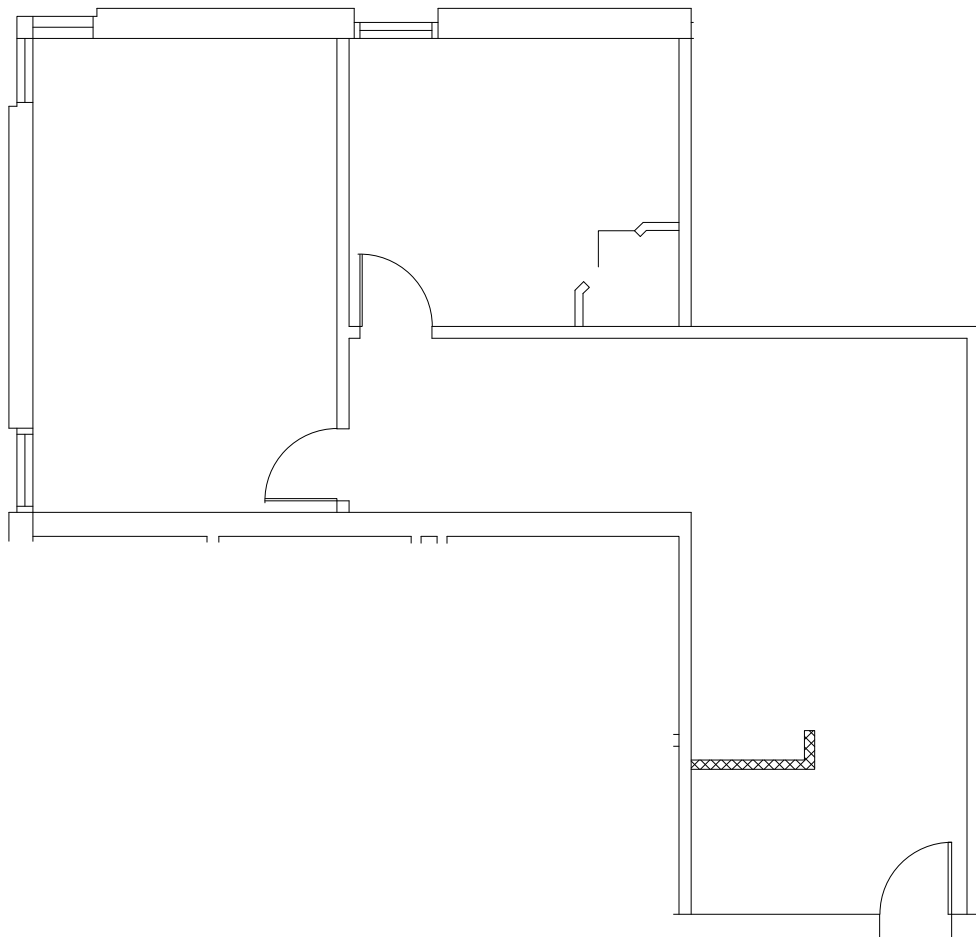

KEY PLAN

NOT TO SCALE

PARTIAL FIRST FLOOR PLAN

SCALE: 1/8" = 1'-0"

SUITE 110

1,104± RSF

TOWN OF COLONIE
ALBANY COUNTY * NEW YORK

11 COMPUTER DRIVE WEST
PARTIAL FIRST FLOOR PLAN

DESIGNED BY _____
DRAWN BY HSB
REVIEWED BY _____

DATE 01/30/18
SCALE AS NOTED
SHEET 1 OF 1

ALL WALL LOCATIONS AND ROOM DIMENSIONS REQUIRE FIELD VERIFICATION