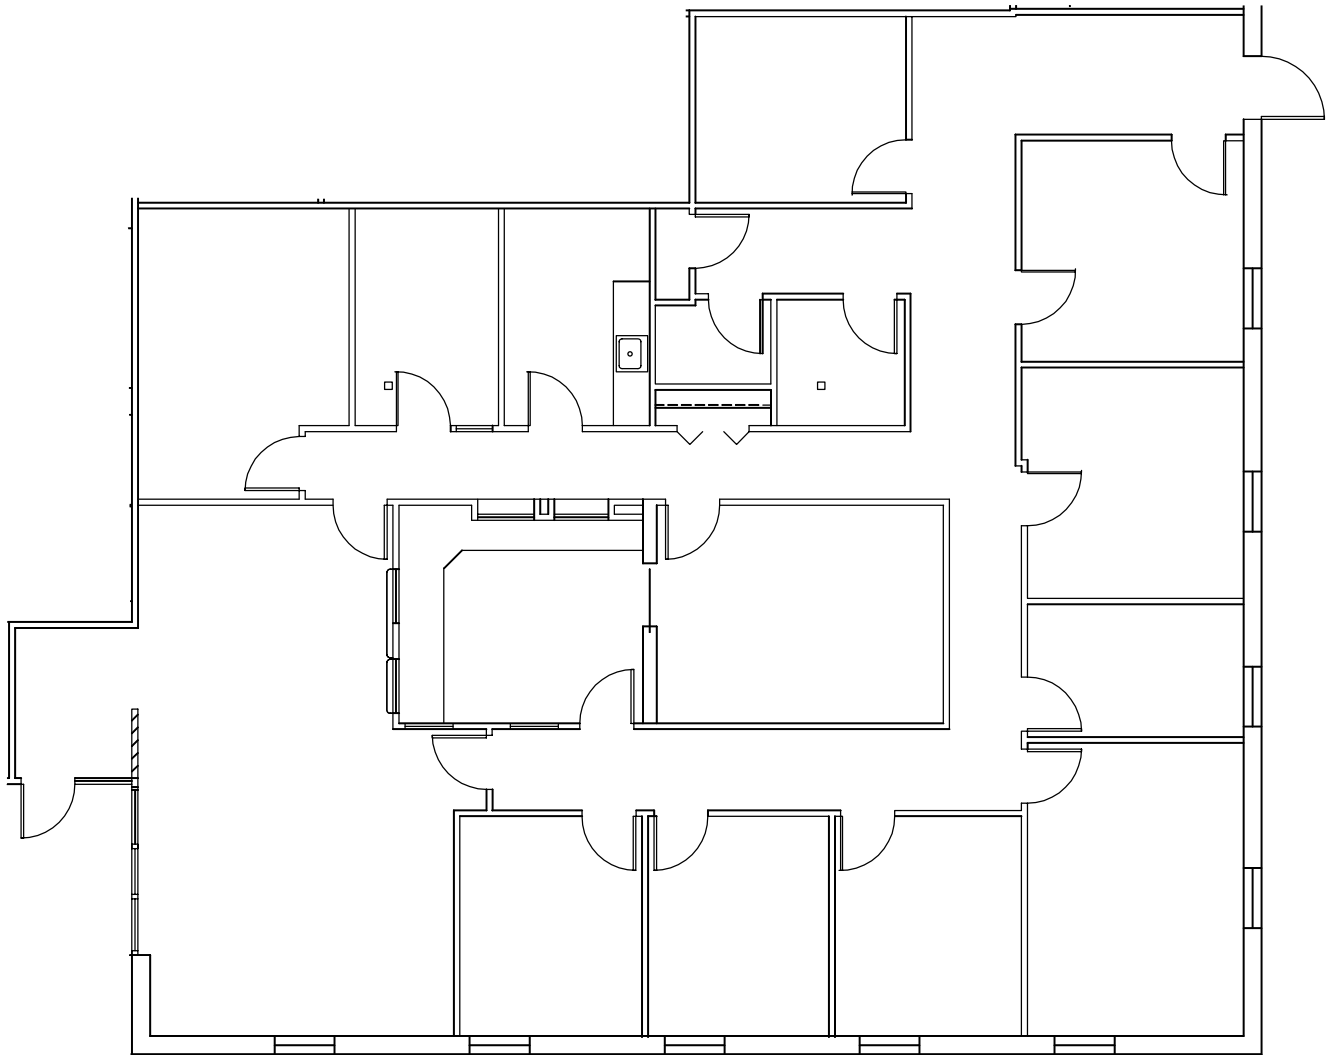

KEY PLAN
NO SCALE

PARTIAL FIRST FLOOR PLAN
SCALE: 3/32"=1'-0"

SUITE 100

3,834±R.S.F.

VILLAGE OF COLONIE
ALBANY COUNTY * NEW YORK

18 COMPUTER DRIVE WEST
PARTIAL FIRST FLOOR PLAN

ALL WALL LOCATIONS AND ROOM DIMENSIONS REQUIRE FIELD VERIFICATION

DESIGNED BY _____
DRAWN BY ECS
REVIEWED BY _____

DATE 10/08/09
SCALE AS NOTED
SHEET 1 OF 1