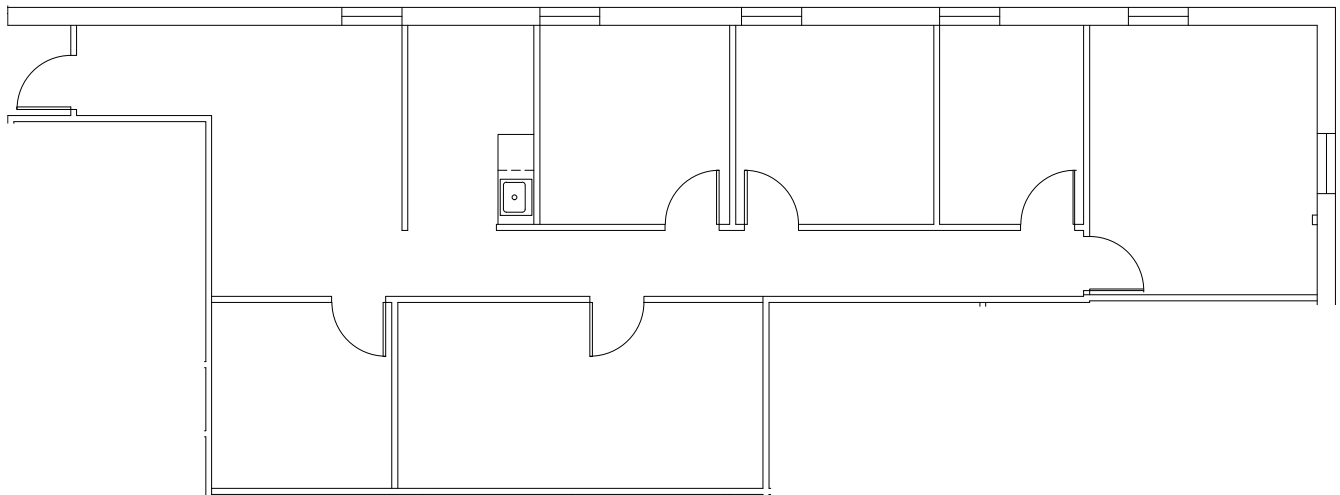

KEY PLAN

NOT TO SCALE

PARTIAL FIRST FLOOR PLAN

SCALE: 3/32" = 1'-0"

SUITE 102

1,615± RSF

VILLAGE OF COLONIE
ALBANY COUNTY * NEW YORK

18 COMPUTER DRIVE WEST
PARTIAL FIRST FLOOR PLAN

DESIGNED BY _____
DRAWN BY HSB
REVIEWED BY _____

DATE 02/01/18
SCALE AS NOTED
SHEET 1 OF 1

ALL WALL LOCATIONS AND ROOM DIMENSIONS REQUIRE FIELD VERIFICATION