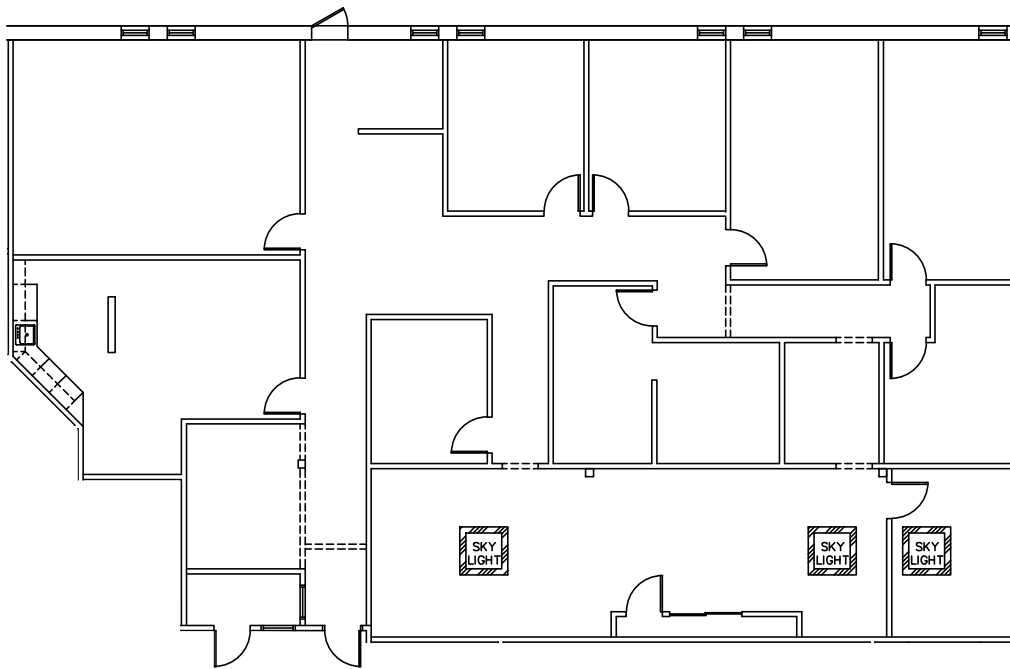

**KEY PLAN**

NOT TO SCALE

**PARTIAL FIRST FLOOR PLAN**

SCALE: 1/16" = 1'-0"

SUITE 107

4,474± RSF

**TOWN OF COLONIE  
ALBANY COUNTY \* NEW YORK  
24 COMPUTER DRIVE WEST  
PARTIAL FIRST FLOOR PLAN**

DESIGNED BY \_\_\_\_\_  
DRAWN BY HSB  
REVIEWED BY \_\_\_\_\_

DATE 06/10/19  
SCALE AS NOTED  
SHEET 1 OF 1

ALL WALL LOCATIONS AND ROOM DIMENSIONS REQUIRE FIELD VERIFICATION