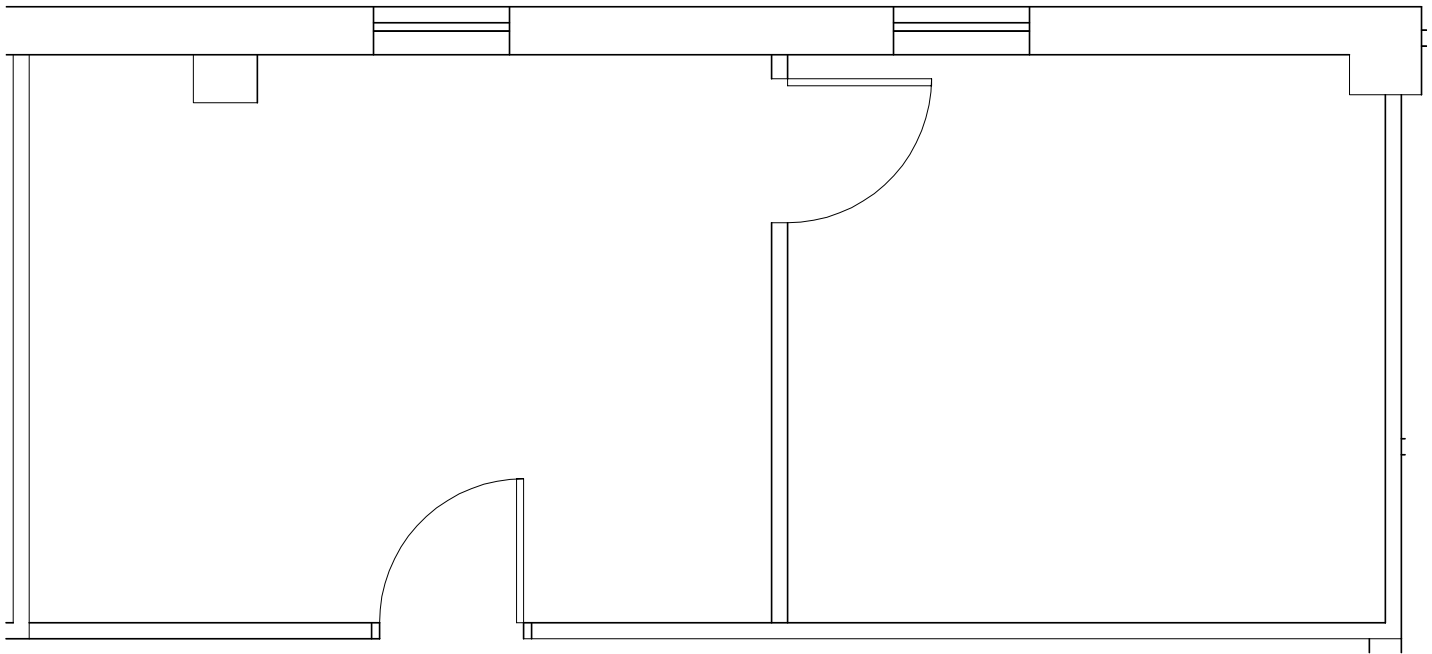

KEY PLAN
NO SCALE

PARTIAL FIRST FLOOR PLAN
SCALE: 1/4"=1'-0"

SUITE 105

441± R.S.F.

TOWN OF COLONIE
ALBANY COUNTY * NEW YORK

3 COMPUTER DRIVE WEST
PARTIAL FIRST FLOOR PLAN

DESIGNED BY _____
DRAWN BY ECS
REVIEWED BY _____