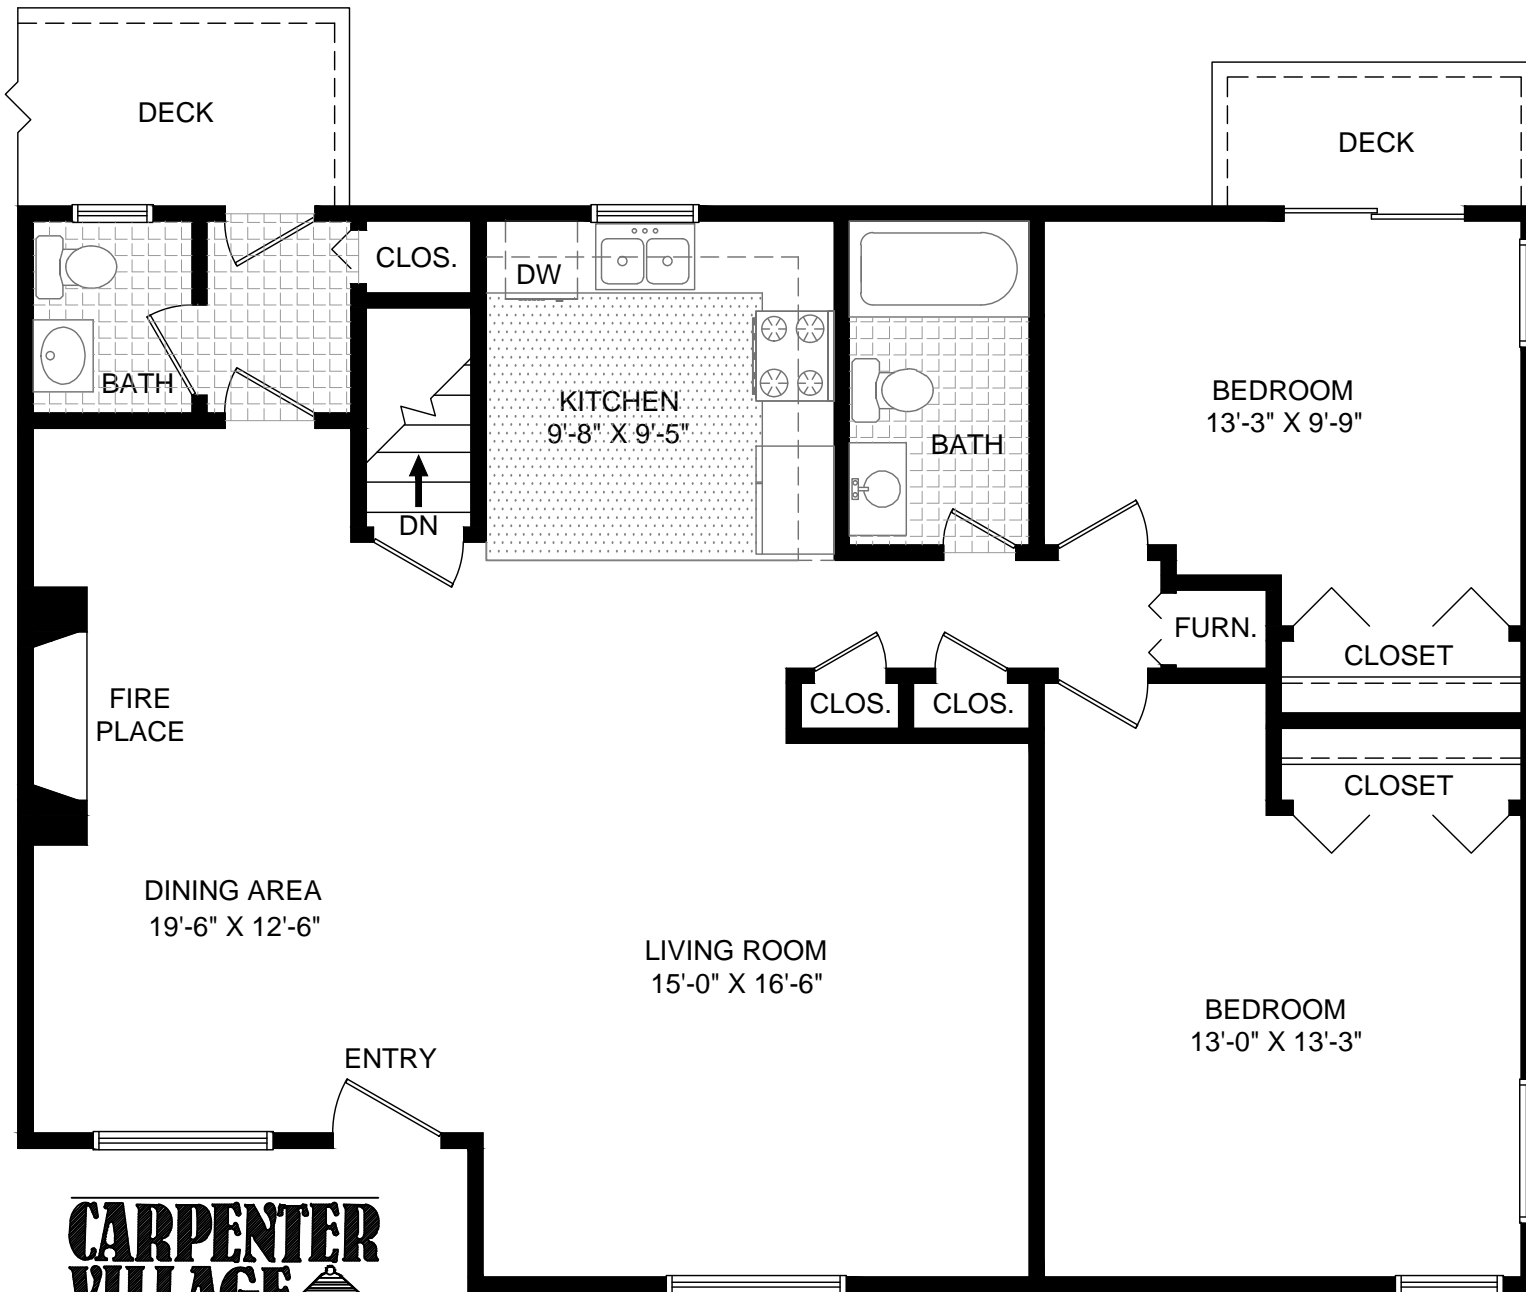

**CARPENTER
VILLAGE**

2568 WESTERN AVENUE
GUILDERLAND
518-356-2703

QR

**CARPENTER
VILLAGE**

2568 WESTERN AVENUE
GUILDERLAND
518-356-2703

QR